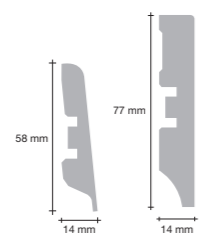

Wallbase, straight

PGSKRWHITE, 2400 x 14 x 58 mm – white
PGSKRPAINT, 2400 x 14 x 58 mm – paintable
PGPSKRWHITE, 2400 x 14 x 77 mm – white
PGPSKRPAINT, 2400 x 14 x 77 mm – paintable

Colour: white, paintable. Surface: foil. Core: MDF.