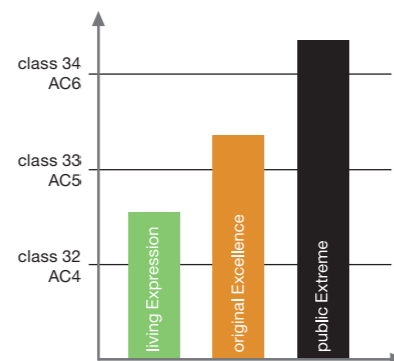

Wear resistance