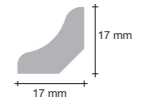

Beading

PGSCOTWHITE, 2400 x 17 x 17 mm – white
PGSCOTPAINT, 2400 x 17 x 17 mm – paintable

Colour: white, paintable. Surface: foil. Core: MDF.