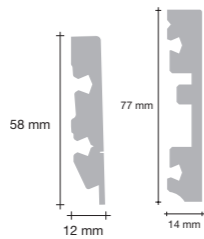

### Wallbase, straight

PGSK(-), 2400 x 12 x 58 mm – modern plank 9 mm, domestic elegance\*  
PGPSK(-), 2400 x 14 x 77 mm – modern plank 9 mm, domestic elegance

See matching matrix for correct art no. Colour matched. Surface: wear and scratch-resistant laminate. Core: MDF. PGSK(-) is adaptable to 40 mm height.  
\*8 straight and 8 corner connecting plugs included / pack (6 wallbases).