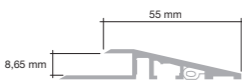

Ramp profile without screws
PGRPC55SILVME315A, 3150 x 55 mm
Fits to flooring thickness of 8 – 9 mm.
With EPDM moulding and plastic connectors. Surface: aluminium.