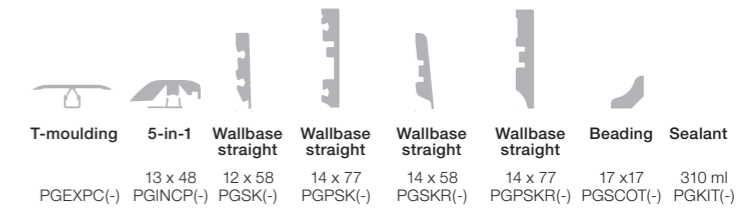

public Extreme	original Excellence	living Expression	Art.nr / Decor	T-moulding	5-in-1	Wallbase straight	Wallbase straight	Wallbase straight	Wallbase straight	Beading	Sealant
					PGEXPC(-)	13 x 48 PGINCP(-)	12 x 58 PGSK(-)	14 x 77 PGPSK(-)	14 x 58 PGSKR(-)	14 x 77 PGPSKR(-)	17 x 17 PGSCOT(-)	310 ml PGKIT(-)
L0239-04291	L0339-04291	L0339-04291	Nordic Sand Oak, plank	04291	04291	04291	04291	-	-	04291	01	
L0239-04293	L0339-04293	L0339-04293	Skagen Oak, plank	04293	04293	04293	04293	-	-	04293	03	
L0239-04295	L0339-04295	L0339-04295	Stockholm Oak, plank	04295	04295	04295	04295	-	-	04295	04	
L0239-04297	L0339-04297	L0339-04297	Island Oak, plank	04297	04297	04297	04297	-	-	04297	03	
L0239-04299	L0339-04299	L0339-04299	Tundra Oak, plank	04299	04299	04299	04299	-	-	04299	04	
L0239-04301	L0339-04301	L0339-04301	Riverside Oak, plank	04301	04301	04301	04301	-	-	04301	06	
L0239-04303	L0339-04303	L0339-04303	Grey Barnhouse Oak, plank	04303	04303	04303	04303	-	-	04303	06	
L0239-04305	L0339-04305	L0339-04305	Moorland Oak, plank	04305	04305	04305	04305	-	-	04305	03	
L0239-04307	L0339-04307	L0339-04307	Barnhouse Oak, plank	04307	04307	04307	04307	-	-	04307	02	
L0239-04309	L0339-04309	L0339-04309	Meadow Oak, plank	04309	04309	04309	04309	-	-	04309	08	
L0239-04311	L0339-04311	L0339-04311	Vintage Grey Oak, plank	04311	04311	04311	04311	-	-	04311	02	
L0239-04313	L0339-04313	L0339-04313	Estate Oak, plank	04313	04313	04313	04313	-	-	04313	04	
L0239-04315	L0339-04315	L0339-04315	Weathered Pine, plank	04315	04315	04315	04315	-	-	04315	-	
L0239-04317	L0339-04317	L0339-04317	Tasmanian Oak, plank	04317	04317	04317	04317	-	-	04317	06	
L0239-04319	L0339-04319	L0339-04319	Refined Walnut, plank	04319	04319	04319	04319	-	-	04319	06