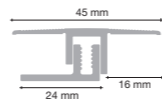

commercial moldings

underlays for professional use

The best underlay for eliminating reflected walking sound. Increases walking comfort and provides excellent impact sound insulation. Integrated vapour barrier with an overlap and tape strip included. Thickness: 2 mm. Material: Crosslinked polyethelene foam.

underlays for wood subfloors

Durability
Walking sound reduction
Floor heating
Vapour barrier
Thickness

GOOD
Underlay Foam
●●○○○○
●●○○○○
●●●○○○
NO
2 mm

BETTER
Smart Underlay
●●●●○○
●●●○○○
●●●○○○
NO
3 mm

BEST
Silent Walk
●●●●●●
●●●●○○
●●●●●●
YES*
2 mm

underlays for concrete subfloors

Durability
Walking sound reduction
Floor heating
Vapour barrier
Thickness

GOOD
Underlay Foam+
●●●○○○
●●●○○○
●●●○○○
YES
2 mm

BETTER
Smart Underlay+
●●●●○○
●●●○○○
●●●○○○
YES
3 mm

BEST
Silent Walk
●●●●●●
●●●●○○
●●●●●●
YES*
2 mm

*When installing the SilentWalk on concrete floors or atop floorheating, tape the edges of the underlay with a damp-proof tape. Don't do this when installing on wooden subfloors.