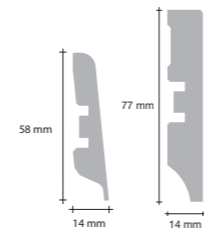

Wallbase, straight

PGSKR(-), 2400 x 14 x 58 mm – wide long plank, modern plank 8 mm, long plank, classic plank, big slab
PGPSKR(-), 2400 x 14 x 77 mm – wide long plank, modern plank 8 mm, long plank, classic plank, big slab

See matching matrix for correct art no. Colour matched. Surface: wear and scratch-resistant laminate. Core: MDF.