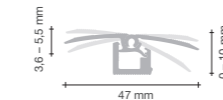

aluminium moldings

Combi moulding

PGPRSILV, 1860 x 47 mm

T-moulding and reducer in one. Plastic bottom rail.
Suitable for height differences of 0 – 12.3 mm.
Height: 10 mm (uninstalled). Colour: silver. Surface: aluminium.