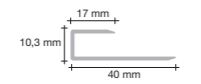

commercial moldings

T-moulding, colour matched
PGEXPC(-), 2350 x 50 mm (see matching matrix for correct art no)
From laminate to laminate. Easy installation with snap-in function.
Material: solid aluminium. Surface: flooring laminate, AC5, TitanX™-surface.
Bottom part: galvanised iron. Minimum order quantity: 30 pc.

underlays for professional use

The best underlay for eliminating reflected walking sound. Increases walking comfort and provides excellent impact sound insulation. Integrated vapour barrier with an overlap and tape strip included. Thickness: 2 mm. Material: Crosslinked polyethelene foam.

underlays for wood subfloors

Durability
Walking sound reduction
Floor heating
Vapour barrier
Thickness

GOOD
Underlay Foam
●●○○○○
●●○○○○
●●●○○○
NO
2 mm

BETTER
Smart Underlay
●●●●○○
●●●○○○
●●●○○○
NO
3 mm

BEST
Silent Walk
●●●●●●
●●●●○○
●●●●●●
YES*
2 mm

underlays for concrete subfloors

Durability
Walking sound reduction
Floor heating
Vapour barrier
Thickness

GOOD
Underlay Foam+
●●●○○○
●●●○○○
●●●○○○
YES
2 mm

BETTER
Smart Underlay+
●●●●○○
●●●○○○
●●●○○○
YES
3 mm

BEST
Silent Walk
●●●●●●
●●●●○○
●●●●●●
YES*
2 mm

*When installing the SilentWalk on concrete floors or atop floorheating, tape the edges of the underlay with a damp-proof tape. Don't do this when installing on wooden subfloors.