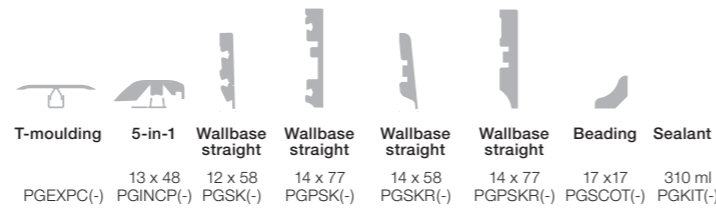

matching matrix

	public Extreme	original Excellence	living Expression	Art.nr / Decor	T-moulding	5-in-1	Wallbase straight	Wallbase straight	Wallbase straight	Wallbase straight	Beading	Sealant
					PGEXPC(-)	13 x 48 PGINCP(-)	12 x 58 PGSK(-)	14 x 77 PGPSK(-)	14 x 58 PGSKR(-)	14 x 77 PGPSKR(-)	17 x 17 PGSCOT(-)	310 ml PGKIT(-)
L0141-01599	L0241-01599	L0341-01599	Merbau, plank	01599	01599	-	-	01599	01599	-	07	
L0141-01801	L0241-01801	L0341-01801	Premium Oak, plank	01801	01801	-	-	01801	01801	-	04	
L0141-01802	L0241-01802	L0341-01802	Mountain Grey Oak, plank	01802	01802	-	-	01802	01802	-	02	
L0141-01803	L0241-01803	L0341-01803	Thermotreated Oak, plank	01803	01803	-	-	01803	01803	-	08	
L0141-01804	L0241-01804	L0341-01804	Natural Oak, plank	01731	01731	-	-	01731	01731	-	05	
L0141-01805	L0241-01805	L0341-01805	Dark Grey Oak, plank	01730	01730	-	-	01730	01730	-	02	
L0141-01806	L0241-01806	L0341-01806	Black Oak, plank	01806	01806	-	-	01806	01806	-	08	
L0141-01807	L0241-01807	L0341-01807	Silver Oak, plank	01807	01807	-	-	01807	01807	-	01	
L0141-01809	L0241-01809	L0341-01809	Natural Sawcut Oak, plank	01798	01798	-	-	01798	01798	-	04	
L0141-01810	L0241-01810	L0341-01810	Nordic Pine, plank	01810	01810	-	-	01810	01810	-	04	
L0141-03364	L0241-03364	L0341-03364	Morning Oak, plank	03364	03364	-	-	03364	03364	-	02	
L0141-03366	L0241-03366	L0341-03366	Vineyard Oak, plank	03366	03366	-	-	03366	03366	-	04	
L0218-01782	L0318-01782	L0318-01782	Concrete Medium Grey	01782	01782	-	-	01782	01782	-	02	
L0218-01783	L0318-01783	L0318-01783	White Slab	01783	01783	-	-	01783	01783	-	01	
L0220-01778	L0320-01778	L0320-01778	Charcoal Slate	01778	01778	-	-	01778	01778	-	02	
L0220-01779	L0320-01779	L0320-01779	Medium Grey Slate	01779	01779	-	-	01779	01779	-	02	
L0220-01780	L0320-01780	L0320-01780	Light Grey Slate	01780	01780	-	-	01780	01780	-	02	
L0220-01781	L0320-01781	L0320-01781	Alpaca Slate	01781	01781	-	-	01781	01781	-	02	
L0223-01753	L0323-01753	L0323-01753	Modern Grey Oak, plank	01753	01753	-	-	01753	01753	-	03	
L0223-01754	L0323-01754	L0323-01754	Chocolate Oak, plank	01754	01754	-	-	01754	01754	-	08	
L0223-01755	L0323-01755	L0323-01755	Drift Oak, plank	01755	01755	-	-	01755	01755	-	03	
L0223-01756	L0323-01756	L0323-01756	European Oak, plank	01756	01756	-	-	01756	01756	-	05	
L0223-01757	L0323-01757	L0323-01757	Burnt Oak, plank	01757	01757	-	-	01757	01757	-	04	
L0223-01760	L0323-01760	L0323-01760	Reclaimed Grey Oak, plank	01760	01760	-	-	01760	01760	-	02	
L0223-01763	L0323-01763	L0323-01763	Midnight Oak, plank	01763	01763	-	-	01763	01763	-	02	
L0223-01764	L0323-01764	L0323-01764	Winter Oak, plank	01764	01764	-	-	01764	01764	-	02	
L0223-01765	L0323-01765	L0323-01765	Autumn Oak, plank	01765	01765	-	-	01765	01765	-	02	
L0223-01766	L0323-01766	L0323-01766	Natural Ash, plank	01766	01766	-	-	01766	01766	-	03	
L0223-03359	L0323-03359	L0323-03359	Classic Beige Oak, plank	03359	03359	-	-	03359	03359	-	04	
L0223-03360	L0323-03360	L0323-03360	Royal Oak, plank	03360	03360	-	-	03360	03360	-	08	
L0223-03361	L0323-03361	L0323-03361	Romantic Oak, plank	03361	03361	-	-	03361	03361	-	02	
L0223-03362	L0323-03362	L0323-03362	Cottage Grey Oak, plank	03362	03362	-	-	03362	03362	-	02	
L0231-03367	L0331-03367	L0331-03367	Limed Grey Oak, plank	03367	03367	-	-	03367	03367	-	02	
L0231-03368	L0331-03368	L0331-03368	Urban Grey Oak, plank	03368	03368	-	-	03368	03368	-	02	
L0231-03369	L0331-03369	L0331-03369	New England Oak, plank	03369	03369	-	-	03369	03369	-	02	
L0231-03370	L0331-03370	L0331-03370	Manor Oak, plank	03370	03370	-	-	03370	03370	-	04	
L0231-03371	L0331-03371	L0331-03371	Farmhouse Oak, plank	03371	03371	-	-	03371	03371	-	08	
L0231-03372	L0331-03372	L0331-03372	Modern Danish Oak, plank	03372	03372	-	-	03372	03372	-	01	
L0231-03373	L0331-03373	L0331-03373	Brushed White Pine, plank	03373	03373	-	-	03373	03373	-	01	
L0231-03374	L0331-03374	L0331-03374	Coastal Oak, plank	03374	03374	-	-	03374	03374	-	03	
L0231-03375	L0331-03375	L0331-03375	Village Oak, plank	03375	03375	-	-	03375	03375	-	04	
L0231-03376	L0331-03376	L0331-03376	Scraped Vintage Oak, plank	03376	03376	-	-	03376	03376	-	05	
L0231-03866	L0331-03866	L0331-03866	Frost White Oak, plank	03866	03866	-	-	03866	03866	-	02	
L0231-03867	L0331-03867	L0331-03867	Studio Oak, plank	03867	03867	-	-	03867	03867	-	02	
L0231-03868	L0331-03868	L0331-03868	City Oak, plank	03868	03868	-	-	03868	03868	-	04	
L0231-03869	L0331-03869	L0331-03869	Black Pepper Oak, plank	03869	03869	-	-	03869	03869	-	08