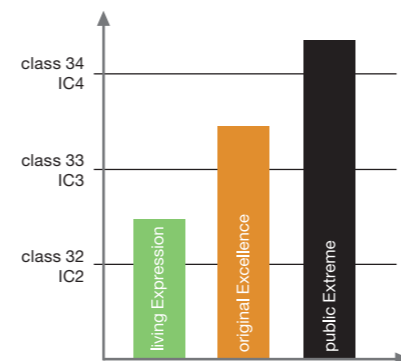

- » Class 34
- » TitanX™
- » PerfectFold™ 3.0
- » Fire Class B<sub>fl</sub>-s1
- » **Lifetime guarantee\***

\* guarantee for commercial use on request

- 1 Superior wear and scratch resistance layer
- 2 Crystal clear decor
- 3 Special impact layers
- 4 Moisture resistant HDF core
- 5 Back stabiliser

Scratch resistance

Wear resistance

Impact resistance