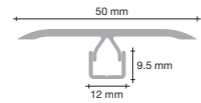

commercial moldings