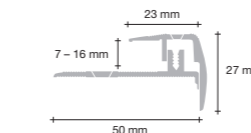

Stair nose

PGSTPSILVME270, 2700 x 23 mm

Fits flooring thickness 7 – 16 mm.
Colour: silver. Surface: aluminium.