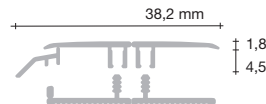

Hard surface reducer
From vinyl to ceramic or linoleum.