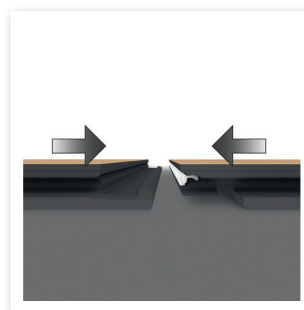

100% phthalate free » 100% recyclable » 100% waterproof

Just a **click** away

– use the method that works best for you

Drop down
(not available for rigid click)

Insert horizontally

Angle

modern plank

glue 1515 x 217 mm
click 1510 x 210 mm
4-way bevel