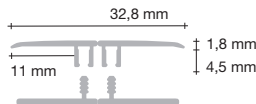

T-Moulding
From vinyl to vinyl.