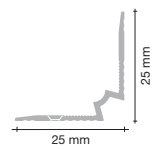

For installation of Pergo click vinyl on stairs and steps. Always glue the floor panels for your safety! Colour: silver.

For installation of Pergo glue vinyl on stairs and steps. Colour: silver.

For installation of Pergo glue vinyl on stairs and steps. Colour: silver.

aluminium mouldings, commercial

Subtle and elegant profile in extra wear resistant aluminium. For use in commercial areas, with Pergo click or glue vinyl. Installation without sub-profile. Screws and plugs included. Colour: silver.

Subtle and elegant profile in extra wear resistant aluminium. For use in commercial areas, with Pergo click or glue vinyl. Installation without sub-profile. Screws and plugs included. Colour: silver.

Subtle and elegant profile in extra wear resistant aluminium. For use in commercial areas, with Pergo click or glue vinyl. Installation without sub-profile. Screws and plugs included. Colour: silver.

underlays

Easy to install basic underlay specially developed for all Pergo vinyl floors. Good sound absorbent and prevents irregularities. Perfectly suitable for floor heating and cooling. 15 m² / roll. Thickness: 1 mm.

For areas that are subject to excessive direct heat or extreme temperature variations when installing click vinyl. Perfectly suitable for floor heating and cooling. (E. g. conservatories, glass houses or summer cabins.) 10 m² / roll. Thickness: 1.5 mm.

This underlay reduces the sound heard by your neighbours to a minimum. Should only be used in combination with our rigid floor. Perfectly suitable for floor heating and cooling. 15 m² / roll. Thickness: 2 mm.