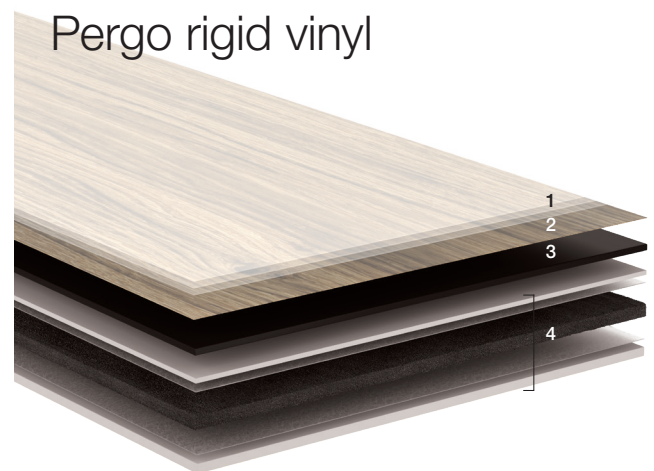

irregular
subfloor

New! Rigid click

- » Easy click installation
- » Low reflective sound
- » Can be installed on an irregular subfloor

Pergo vinyl

- 1 Superior TitanV™ layer for scratch, stain and wear resistance
- 2 Fine printed vinyl decor layer
- 3 Highly impact resistant vinyl core
- 4 Extra stabilizing layer containing glass fiber
- 5 Highly impact resistant vinyl backing