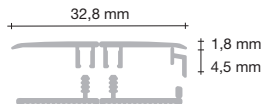

Carpet transition
From vinyl to carpet.