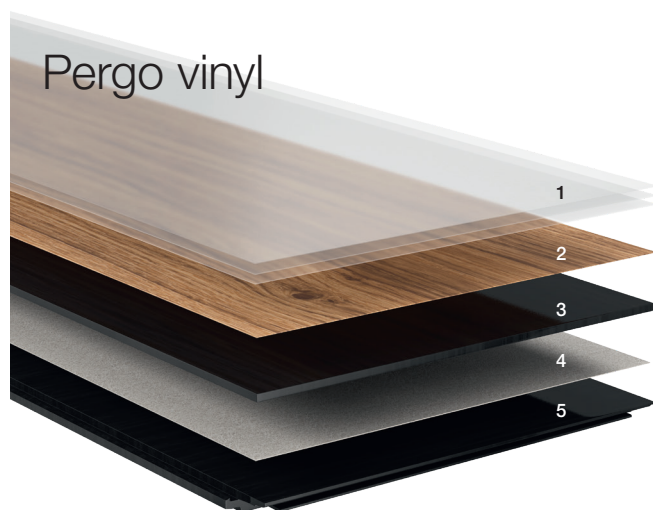

irregular
subfloor

New! Rigid click

- » Easy click installation
- » Low reflective sound
- » Can be installed on an irregular subfloor

Pergo vinyl

- 1 Superior TitanV™ layer for scratch, stain and wear resistance
- 2 Fine printed vinyl decor layer
- 3 Highly impact resistant vinyl core
- 4 Extra stabilizing layer containing glass fiber
- 5 Highly impact resistant vinyl backing