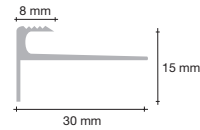

Stair nose, outer
PGVSTPGLUE, 2000 x 40 x 26 mm

For installation of Pergo glue vinyl on stairs and steps. Colour: silver.