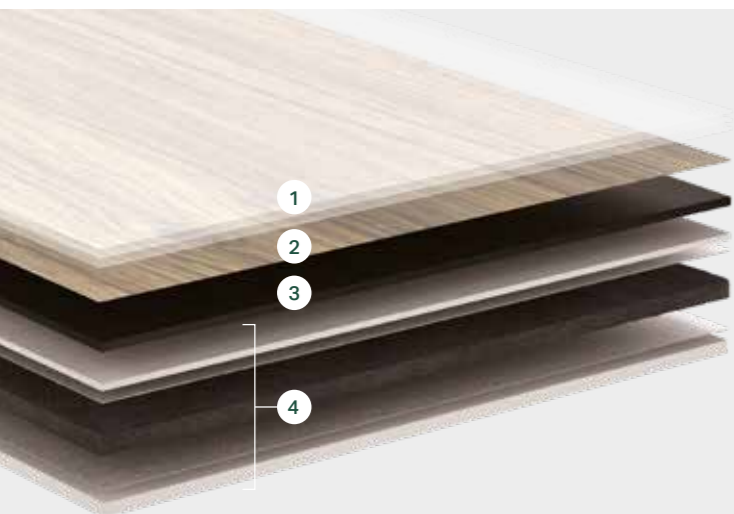

PERGO RIGID VINYL

- 1 Superior Protective top layer for scratch, stain and wear resistance – extra matt for authentic look
- 2 Fine printed vinyl decor layer
- 3 Flexible vinyl layer for a sound absorbing, soft, warm and comfortable feeling
- 4 Rigid composite core that makes levelling of some subfloors unnecessary. Two glassfibre reinforced rigid layers prevent the floor from cupping.