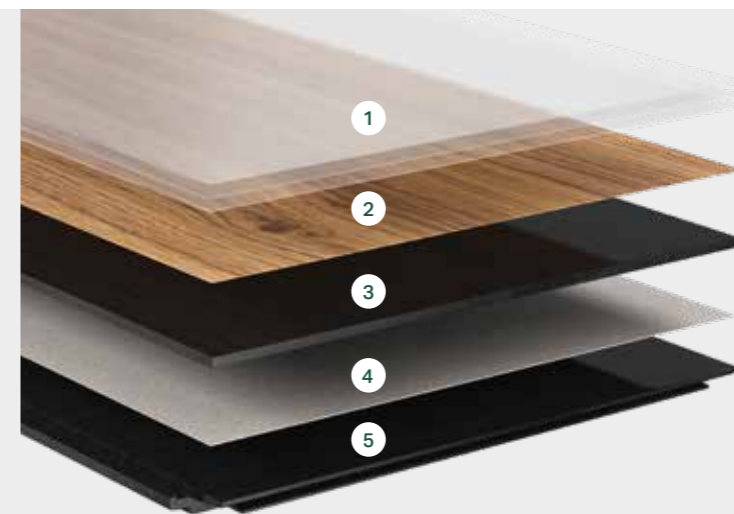

PERGO RIGID VINYL

- 1 Superior Protective top layer for scratch, stain and wear resistance – extra matt for authentic look
- 2 Fine printed vinyl decor layer
- 3 Flexible vinyl layer for a sound absorbing, soft, warm and comfortable feeling
- 4 Rigid composite core that makes levelling of some subfloors unnecessary. Two glassfibre reinforced rigid layers prevent the floor from cupping.